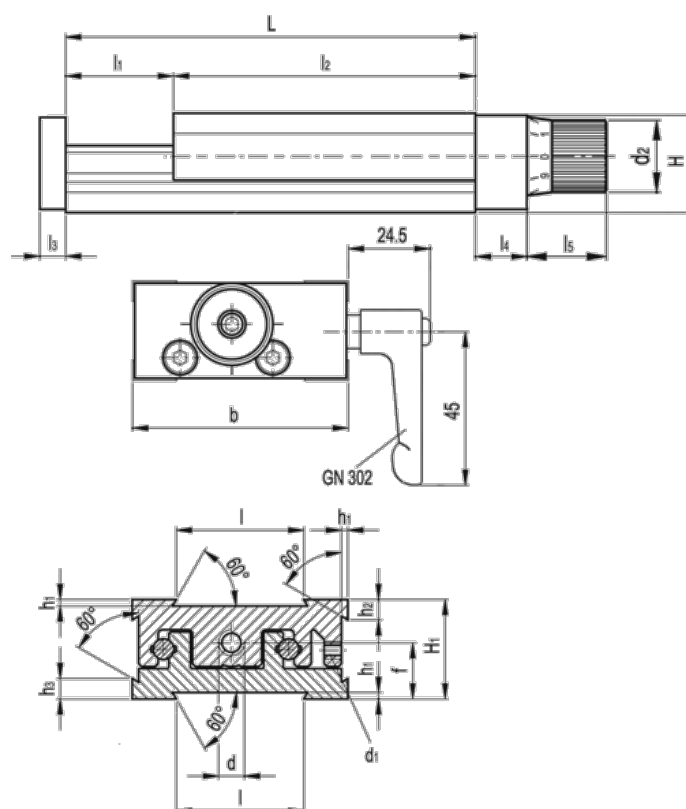

Data Sheet

Article number: 20771031

Description: Adjustable slide unit
GN 900-120-210-50-D-2

Measures

b = 120	h2 = 13.8
d = M10x1	h3 = 13.8
d1 = M5	l = 80
d2 = 34	L - l1 = 210-50
f = 26.3	l2 = 160
H = 45.0	l3 = 10
h1 = 2.0	l4 = 18
H1 = 46	l5 = 34